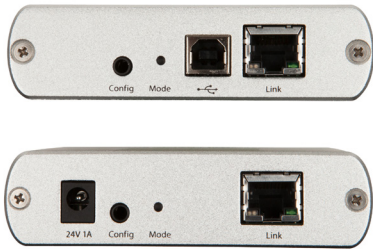

USB 2.0 Ranger 2304GE-LAN Specifications

Specifications subject to change without notification.

©2016

Icron Technologies Corp.

#90-01381-A03

←EXTREME→
USB®

RANGE

Direct Connect:	Up to 100m (330 ft) over solid core CAT 5e/6/7
Network Connect:	Up to 100m (330 ft) between switches over solid core CAT 5e/6/7

USB DEVICE SUPPORT

Network and Direct Connect:	Up to 480 Mbps*
Traffic Types:	All USB 2.0 Traffic Types
Device Types:	All USB 2.0 Device Types
Maximum Number:	Up to 30 devices

NETWORKING

Standards:	1000BASE-T*
Data Traffic:	Layer 2

LOCAL EXTENDER

USB Connector:	1 x USB Type B Receptacle
Link Connector:	1 x RJ45
Dimensions:	100mm x 76mm x 26mm (3.9" x 3.0" x 1.0")
Enclosure Material:	Silver Anodized Aluminum

REMOTE EXTENDER

USB Connectors:	4 x USB Type A Receptacles
Link Connector:	1 x RJ45
Dimensions:	100mm x 76mm x 26mm (3.9" x 3.0" x 1.0")
Enclosure Material:	Silver Anodized Aluminum
Available Current:	Up to 600mA to each USB port concurrently
Power Supply:	100-240V AC Input, 24V 1A DC Output

ENVIRONMENTAL

Operating Temperature:	0°C to 50°C (32°F to 122°F)
Storage Temperature:	-20°C to 70°C (-4°F to 158°F)
Operating Humidity:	20% to 80% relative humidity, non-condensing
Storage Humidity:	10% to 90% relative humidity, non-condensing

COMPLIANCE

EMC:	FCC (Class B), CE (Class B)
Environmental:	RoHS2 (CE)

SUPPORT

Warranty:	2-year

* Maximum speed is heavily dependant on network configuration, bandwidth and performance. 1000Base-T is highly recommended for best performance.

Ordering Information

The Ranger 2304GE-LAN system includes a local extender, remote extender, USB cable, Quick Start Guide, one international power adapter with country specific power cord and two-year warranty. For more information email sales@icron.com or call +1 604 638 3920.

PART #	NAME	DESCRIPTION
00-00376	USB 2.0 Ranger 2304GE-LAN - NA	4-Port USB 2.0 Gigabit Ethernet LAN Extender System, Silver, 100-240V Power Adapter, NA Plug
00-00377	USB 2.0 Ranger 2304GE-LAN - EU	4-Port USB 2.0 Gigabit Ethernet LAN Extender System, Silver, 100-240V Power Adapter, EU Plug
00-00378	USB 2.0 Ranger 2304GE-LAN - UK	4-Port USB 2.0 Gigabit Ethernet LAN Extender System, Silver, 100-240V Power Adapter, UK Plug
00-00379	USB 2.0 Ranger 2304GE-LAN - AU	4-Port USB 2.0 Gigabit Ethernet LAN Extender System, Silver, 100-240V Power Adapter, AU Plug
00-00380	USB 2.0 Ranger 2304GE-LAN - JP	4-Port USB 2.0 Gigabit Ethernet LAN Extender System, Silver, 100-240V Power Adapter, JP Plug